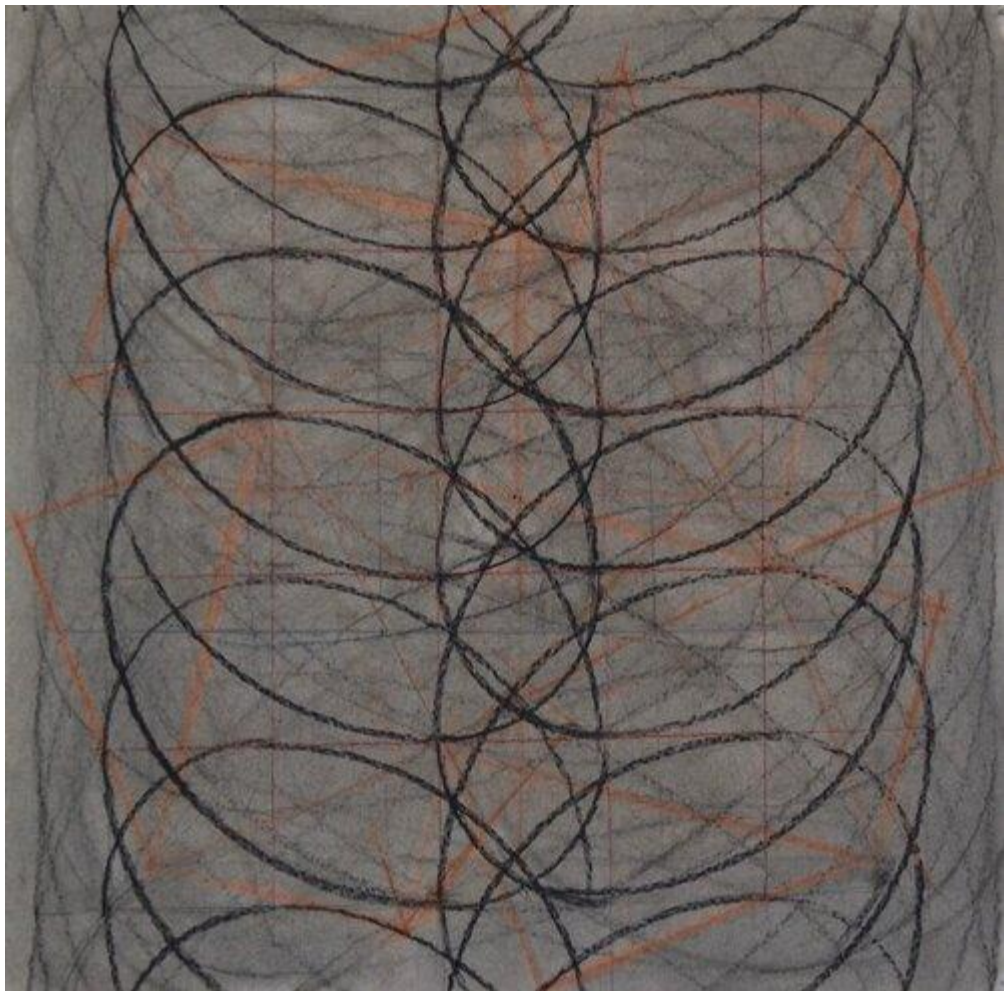

ANNETTE MORRISS

DSC_0140 15" x 15"
Charcoal on paper